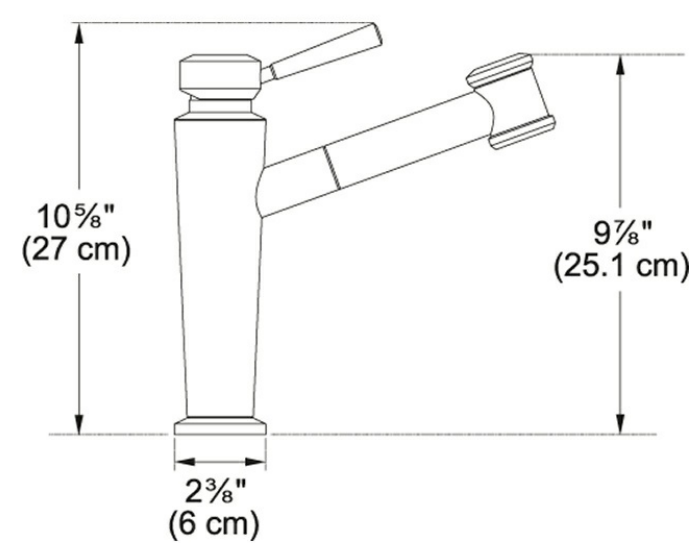

### FEATURES

- Solid brass construction ensures long-lasting performance
- ECO cartridge built-in water saving feature helps conserve water during everyday kitchen tasks
- Pull-out design swivels 180-degrees for added convenience
- Single handle effortlessly controls water temperature and pressure

### Product Information

Version	Pull-Out Spray
Spray Type	Spray & Stream
Faucet Operation	Top Lever
Flow Rate	1.75 gpm
Cartridge	35mm Ceramic Cartridge
Where to buy	Showroom
Countertop hole diameter	1 3/8"